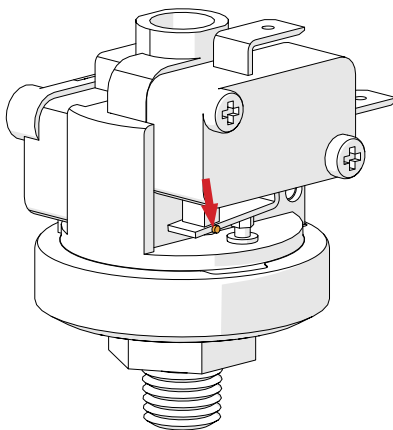

Service Information

TITLE : New manual resettable microswitch on steam boiler pressure switch

MODEL : FreshMilk

DATE : 2023-03-22

NUMBER : SI 230322

Reason for sending you this information

Due to problems with the availability of the microswitch on the steam boiler pressure switch, the manually resettable microswitch was changed.

Part information:

The manual resettable switch of the new micro switch has a different position, see the below picture for the new position.

The first machine with the new micro switch has serial number **020002379063**.

Old

press the button, at the bottom,
down to reset

New