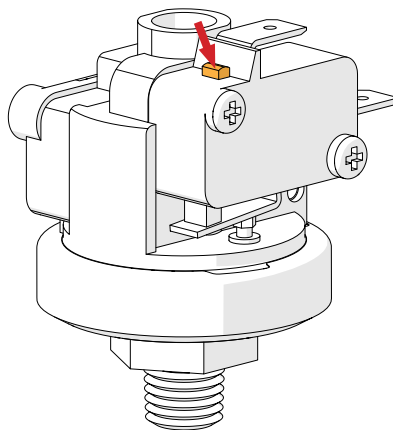

## Part information:

The manual resettable switch of the new micro switch has a different position, see the below picture for the new position.

The first machine with the new micro switch has serial number **020002379063**.

**Old**

press the button, at the bottom,  
down to reset

**New**

press the button, at the top, to  
reset

The microswitch is **integrated** in the steam boiler pressure switch and the complete steam boiler therefore it **cannot** be ordered separately.